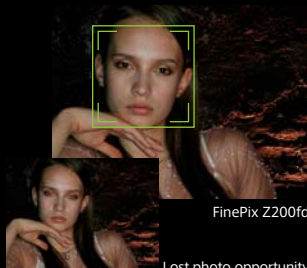

Dual IS (Image Stabilization)

High Sensitivity + CCD Shift Image Stabilization

Dual Image Stabilization lets you say goodbye to blurry shots caused by camera shake or moving subjects. CCD shift image stabilization automatically calculates and compensates for camera shake, while high sensitivity boosts the shutter speed to freeze movement and preserve bright, sharp detail.

Conventional digital camera

FinePix Z200fd

Pink

Red & Black

Technology & Style

Face Detection

Face Detection gives you beautiful people pictures by identifying faces and adjusting focus and exposure to ensure bright, clear results. And automatic red-eye removal detects and compensates for unsightly red-eye in detected faces, for fail-safe flash photography in low light scenes.

Finds and focuses faces instantly!
Optimizes brightness
for exceptional results

FinePix Z200fd

Lost photo opportunity
Up to 10 faces detected almost instantly

Corrects "Red Eye" in detected
faces automatically

FinePix Z200fd

Lost photo opportunity

New Self-Timer Functions

Face Detection adds a new element of flexibility and fun to the familiar self-timer function: with the Face Detection Self Timer, the camera can detect the number and position of faces in a scene and snap the photo at the optimum moment, with all the faces in focus and properly exposed.