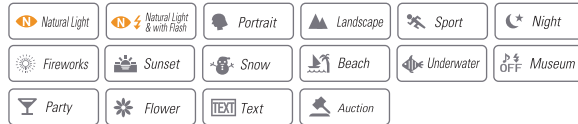

FinePix Z200fd

Natural Light & with Flash

This mode automatically captures the same scene twice, once at high sensitivity and natural light and once with Intelligent Flash. Both photos are then displayed side by side for quick comparison.

First shot Without flash (Natural Light)

Second shot With Intelligent Flash

Various Scene Positions

Select the Scene Position to match the situation and the camera does the rest, ensuring the ideal settings for everything from shutter speed and exposure to white balance.