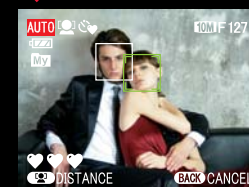

Conventional digital camera

FinePix Z200fd

Pink

Red & Black

Technology & Style

Face Detection

Face Detection gives you beautiful people pictures by identifying faces and adjusting focus and exposure to ensure bright, clear results. And automatic red-eye removal detects and compensates for unsightly red-eye in detected faces, for fail-safe flash photography in low light scenes.

Finds and focuses faces instantly!
Optimizes brightness
for exceptional results

FinePix Z200fd

Lost photo opportunity
Up to 10 faces detected almost instantly

Corrects "Red Eye" in detected
faces automatically

FinePix Z200fd

Lost photo opportunity

New Self-Timer Functions

Face Detection adds a new element of flexibility and fun to the familiar self-timer function: with the Face Detection Self Timer, the camera can detect the number and position of faces in a scene and snap the photo at the optimum moment, with all the faces in focus and properly exposed.

Couple Timer

Just the two of you? Couple Timer waits until two faces are close together in the frame. Select "Near," "Close-up" or "Super-Close" depending on the level of intimacy you're aiming for!

Group Timer