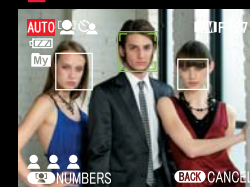

Finds and focuses faces instantly!
Optimizes brightness
for exceptional results

FinePix Z200fd

Lost photo opportunity
Up to 10 faces detected almost instantly

Corrects "Red Eye" in detected
faces automatically

FinePix Z200fd

Lost photo opportunity

New Self-Timer Functions

Face Detection adds a new element of flexibility and fun to the familiar self-timer function: with the Face Detection Self Timer, the camera can detect the number and position of faces in a scene and snap the photo at the optimum moment, with all the faces in focus and properly exposed.

Couple Timer

Just the two of you? Couple Timer waits until two faces are close together in the frame. Select "Near," "Close-up" or "Super-Close" depending on the level of intimacy you're aiming for!

Group Timer

Out and about with your friends? Group Timer gives you time to get into position before taking that great commemorative photo. Settings can be selected for two, three or four people, depending on the number of friends you want to fit into the photo.