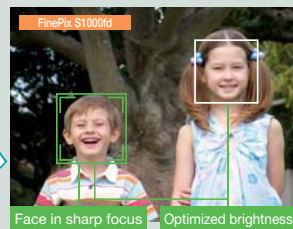

Face Detection

Software-based Face Detection instantly identifies faces in the scene and automatically adjusts focus and exposure to ensure beautiful people pictures. Operating throughout the entire range of the 12x zoom lens, Face Detection can detect up to 6 faces at a time.